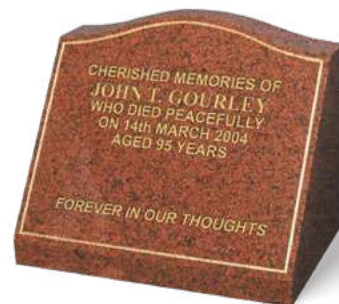

COURT

All polished low maintenance BLACK granite desk style marker memorial with a facility for flowers.

CORBETT

KARIN GREY granite with deeply carved corner roses (symbol of love). Illustrated with a polished face and rustic edges.

GOURLEY

A BALMORAL RED sloping wedge style marker with an attractive shaped top and cut and gilded line forming a frame around the inscription. It has an all polished low maintenance finish.

PATERSON

BLACK granite with engraved book ornament. This marker memorial has a polished face and rustic edges.