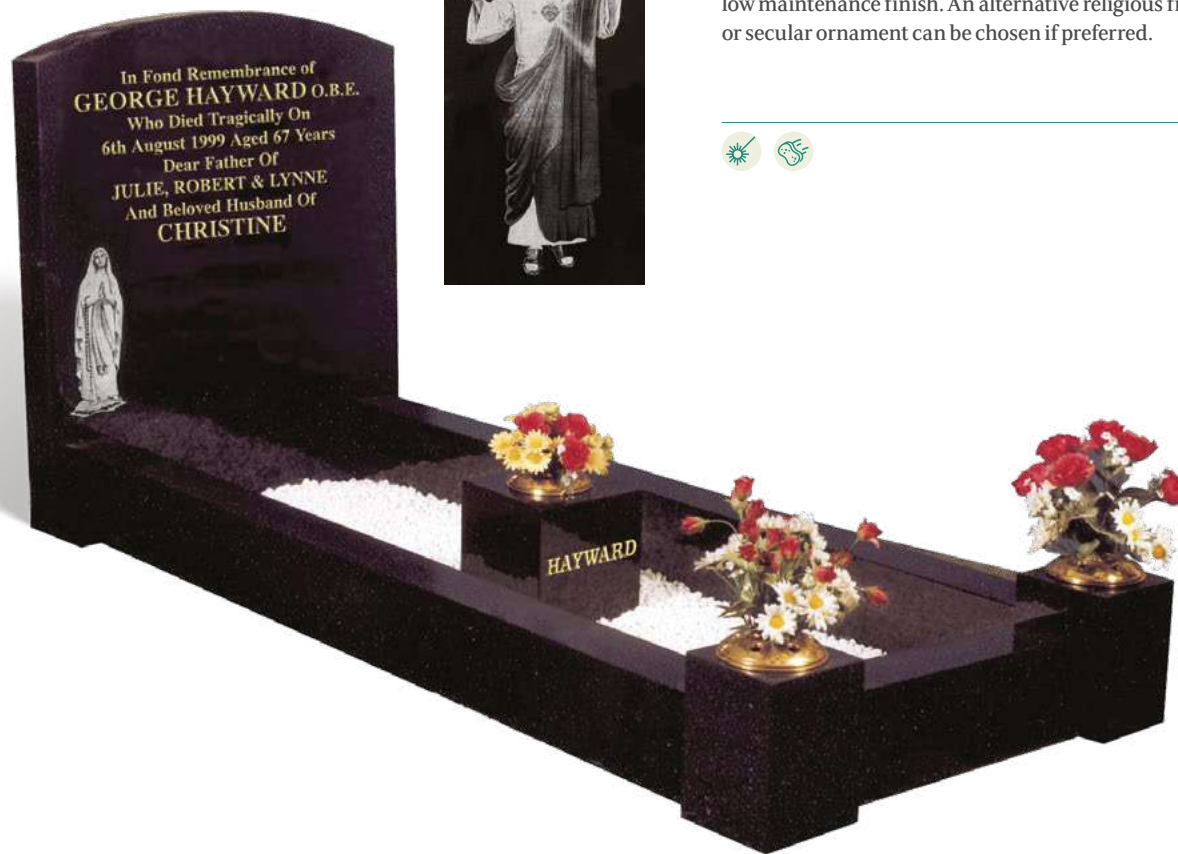

HAYWARD

A BLACK granite memorial and vase with an all polished low maintenance finish. An alternative religious figure or secular ornament can be chosen if preferred.