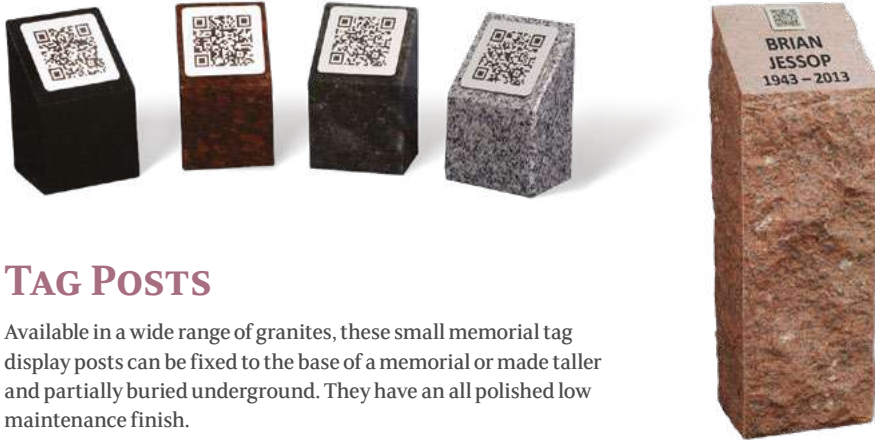

KING

An ITALIAN WHITE MARBLE vase in a rubbed (non-reflective) finish.

QR MEMORIAL TAGS

SCAN THIS TAG TO SEE AN EXAMPLE OF AN ONLINE MEMORIAL PAGE

Download a free QR Code reader from your mobile device's app store. Then simply scan the barcode to view an example memorial page. Please ask for our Memorial Tag leaflet.