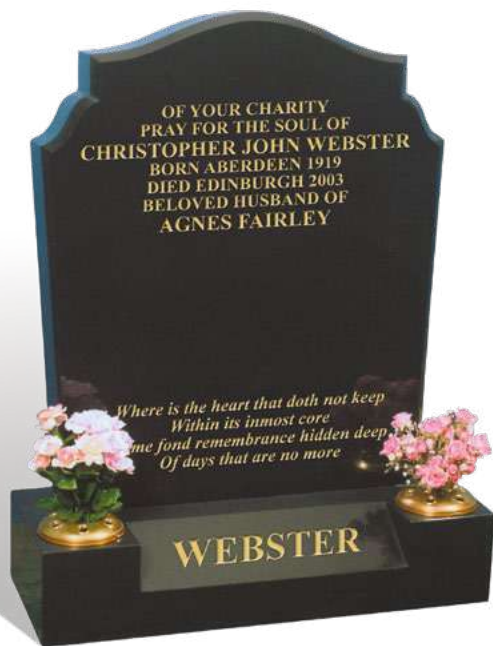

WEBSTER

An attractive, all polished low maintenance BLACK granite memorial with tapered sides and a polished chamfer to frame the lettering area. The base has a splayed face on the front designed for a family name.