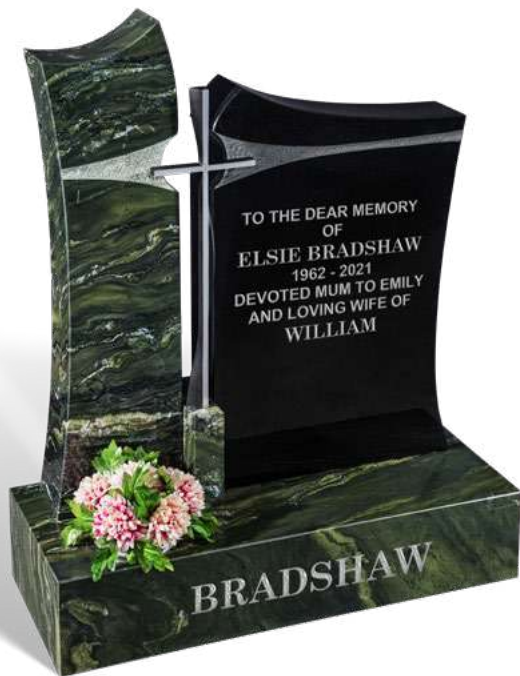

BRADSHAW

The combination of GREEN MEADOW granite, BLACK granite and stainless steel gives an artistic, almost sculptural appearance to this unique memorial. Shown in an all polished low maintenance finish.