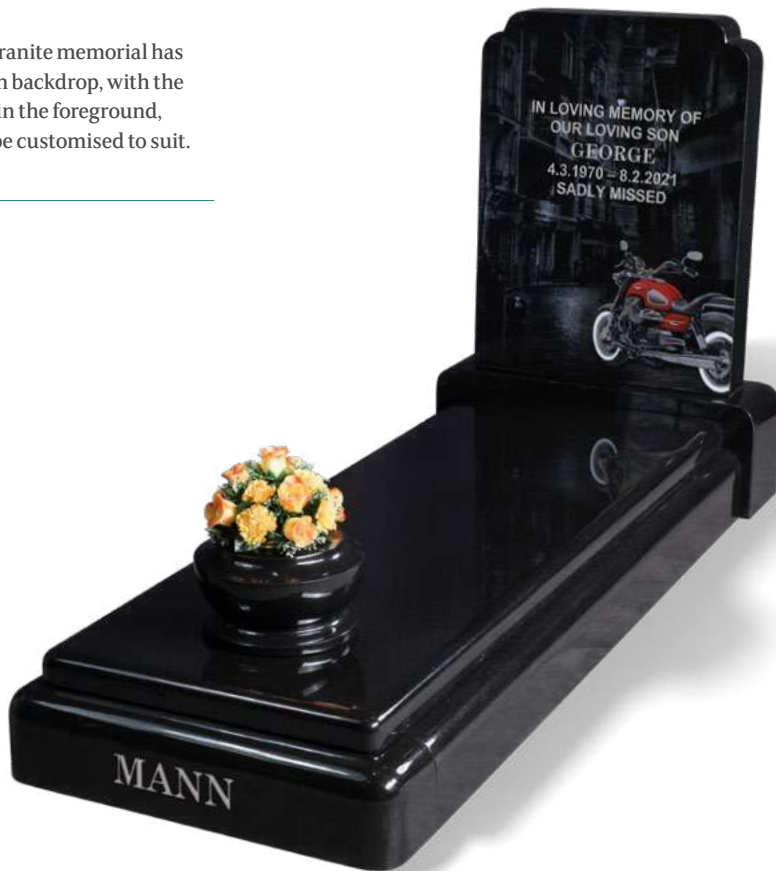

MANN

This all polished, low maintenance BLACK granite memorial has an intriguing but subtle laser engraved urban backdrop, with the inscription on top, and a stylized motorbike in the foreground, expressing individuality. These images can be customised to suit.