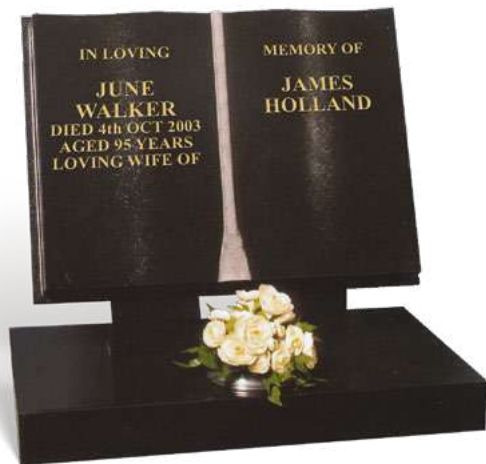

MELLOR

Illustrated in BON ACCORD granite, this all polished low maintenance memorial combines a deeply carved rose ornament (symbol of love) with an open book to frame the lettering area.

HALLIDAY

This ANTIQUE LABRADOR granite memorial displays a fine combination of brown colours with an exciting blue flash. It has a genuine stained glass window fitted, allowing the natural light to capture the colourful effect of the ornament. A polished chamfer adds to the elegance of this memorial.