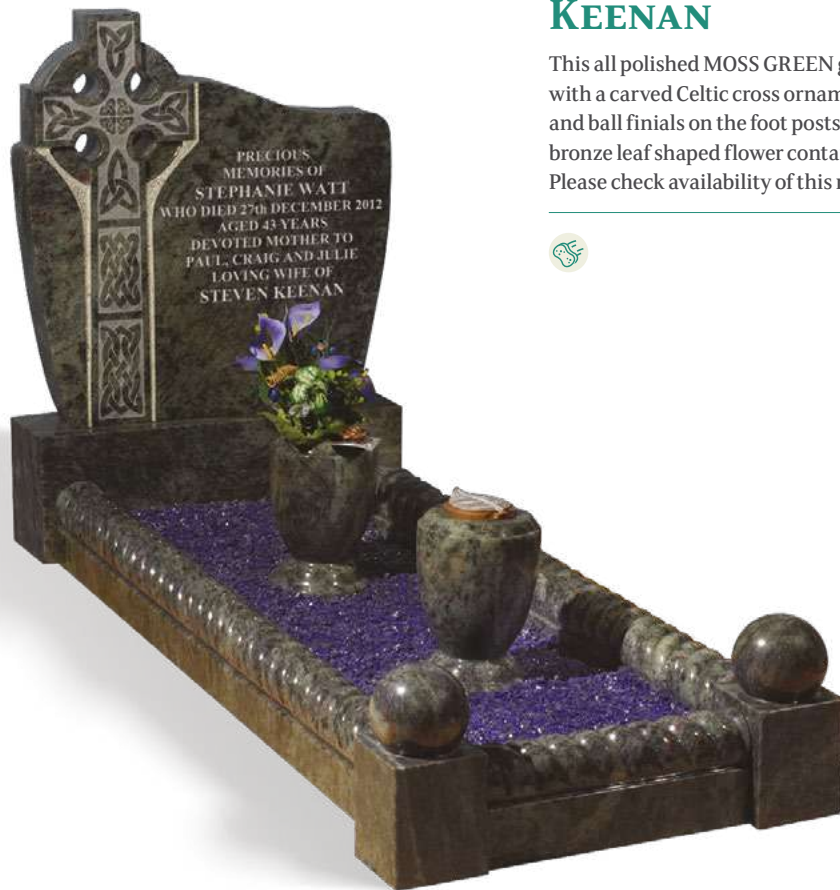

KEENAN

This all polished MOSS GREEN granite memorial is full of character with a carved Celtic cross ornament, rope shaped tops to the kerbs and ball finials on the foot posts. Two shaped urns with optional bronze leaf shaped flower container lids enhance the design. Please check availability of this material before ordering.