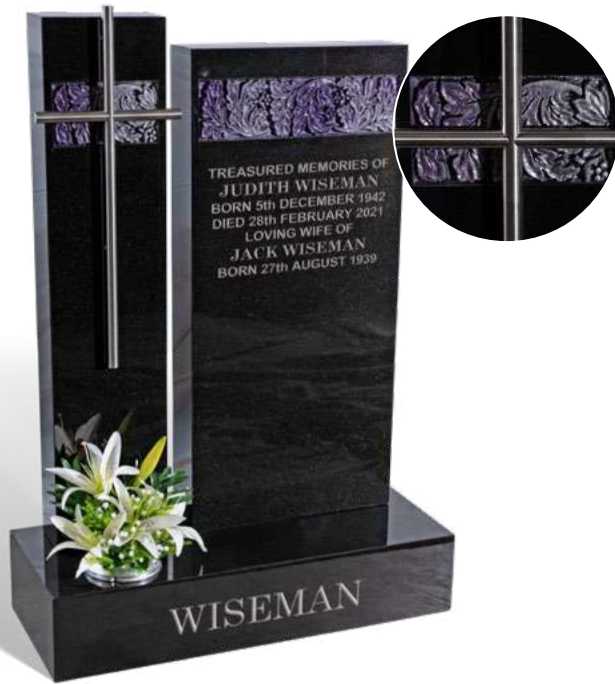

WISEMAN

A striking three-piece memorial shown in BLACK granite. The “acanthus” design has been shaped carved and painted with purple and silver tones and complemented with an optional stainless steel cross. The memorial has an all polished, low maintenance finish.