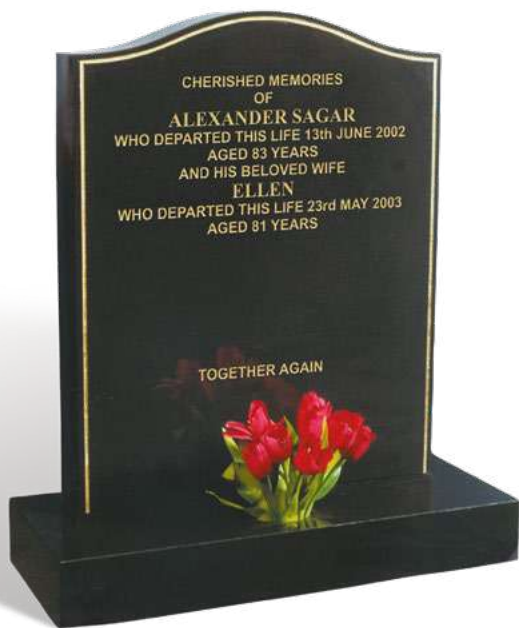

SAGAR

An all polished low maintenance BLACK granite memorial shown with a classic cut and gilded line.

CROMAR

Illustrated in KARIN GREY granite, this memorial features a high quality candle holder with stained glass opening window. The headstone has a polished face, rustic edges and a sanded (unpolished) back. The base has a polished top with rustic sides. (Also available without window).