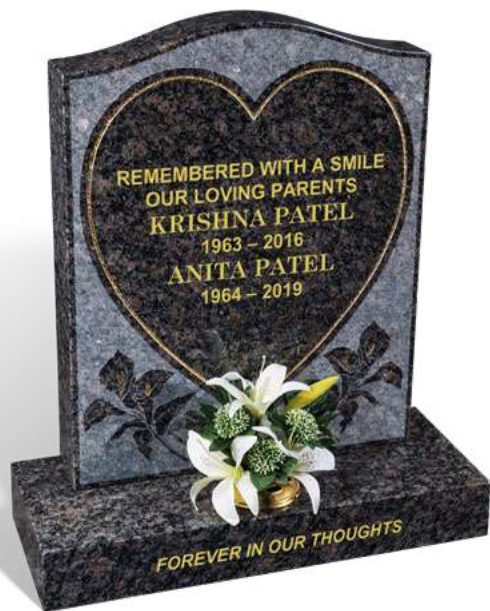

JAMIESON

The three BAHAMA BLUE hearts symbolise love on this artistically shaped all polished, low maintenance BLACK granite memorial. Different granite combinations can be chosen.

CROMBIE

This all polished low maintenance ROSEWOOD RED granite memorial has a gilded corner rose ornament with lined margins forming a frame around the inscription area. It is shown here with an optional KARIN GREY granite plinth, which has an all sanded finish.