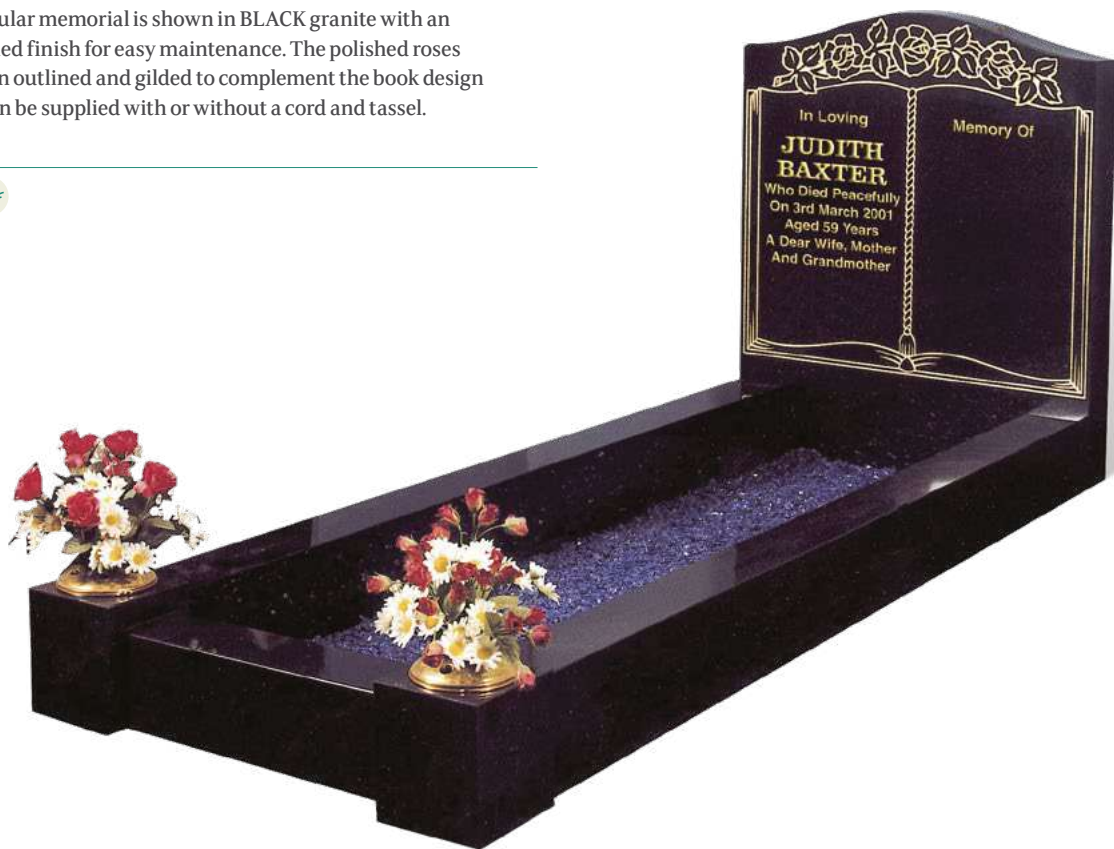

BAXTER

This popular memorial is shown in BLACK granite with an all polished finish for easy maintenance. The polished roses have been outlined and gilded to complement the book design which can be supplied with or without a cord and tassel.