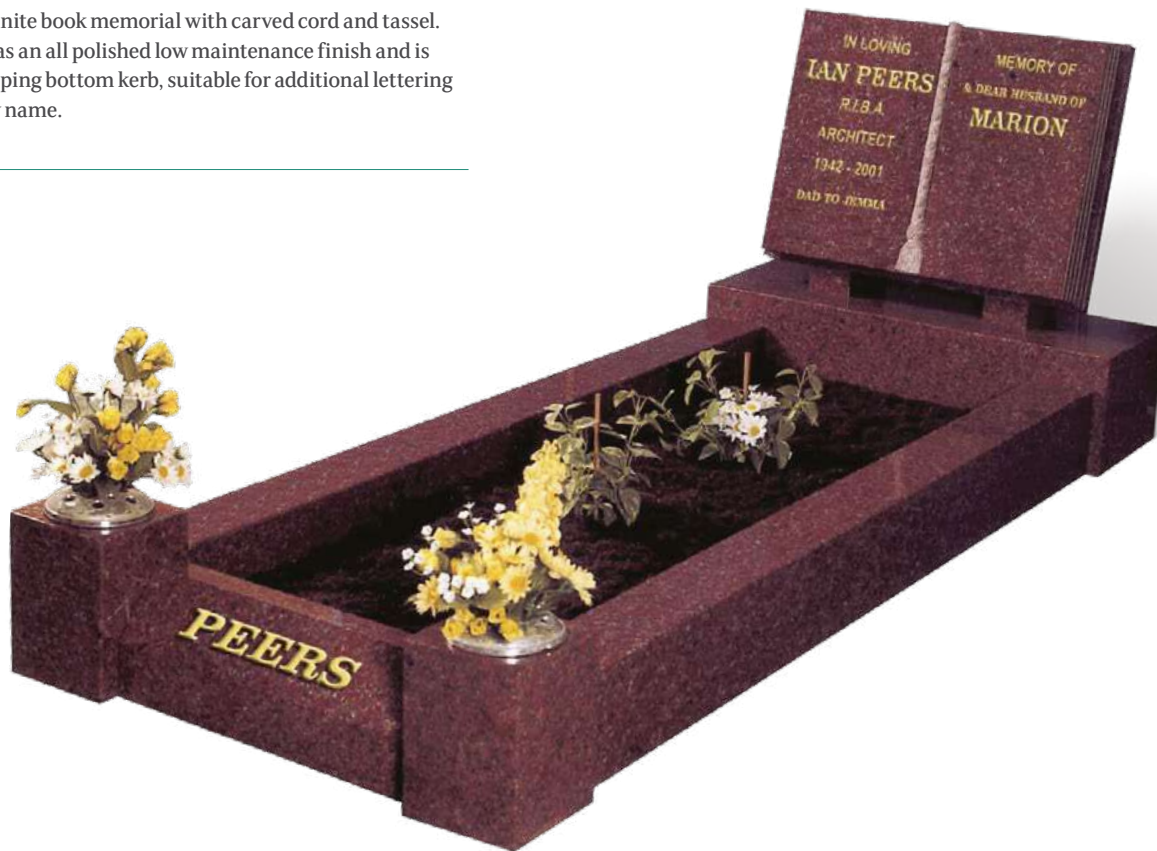

PEERS

A RUBY RED granite book memorial with carved cord and tassel. The memorial has an all polished low maintenance finish and is shown with a sloping bottom kerb, suitable for additional lettering space or a family name.