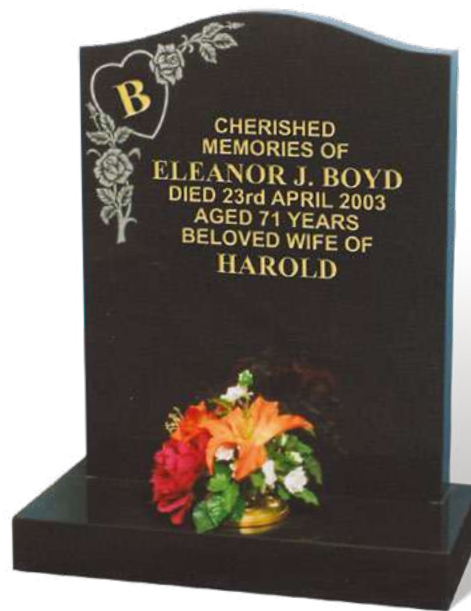

SMITH

A BOHUS GREY granite memorial. The headstone has a raised polished lettering panel, sanded (unpolished) back and rustic edges. The base has a sanded top and rustic sides.

SINGH

An all polished low maintenance ANTIQUE LABRADOR granite memorial. This exotic brown material has a distinctive blue flash. Chamfers around the headstone enhance the inscription area. The matching kerbs provide a private garden area