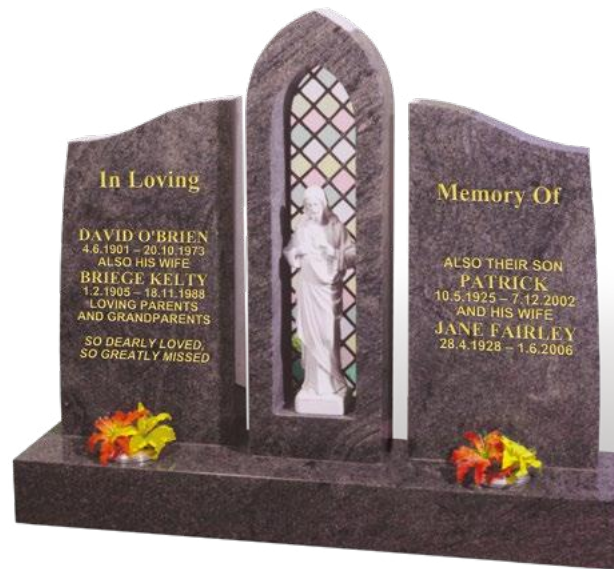

MANSFIELD

RUBY RED granite has been used for this traditionally shaped all polished memorial. A polished chamfer enhances the shape and the base has an angled face for a family name or text.

HEATH

This stunning monolith twists from the ground shown here in BLACK granite with a combination of polished and eggshell finishes that represent two lives intertwined. You can choose the face to be lettered.