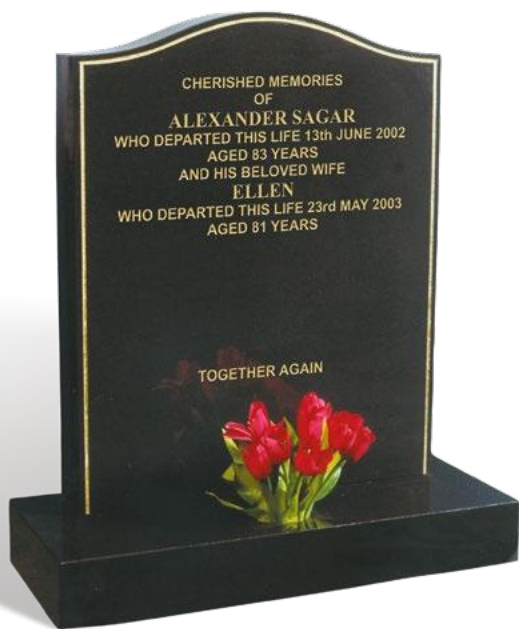

SAGAR

An all polished low maintenance BLACK granite memorial shown with a classic cut and gilded line.

CROMAR

Illustrated in KARIN GREY granite, this memorial features a high quality candle holder with stained glass opening window. The headstone has a polished face, rustic edges and a sanded (unpolished) back. The base has a polished top with rustic sides. (Also available without window).