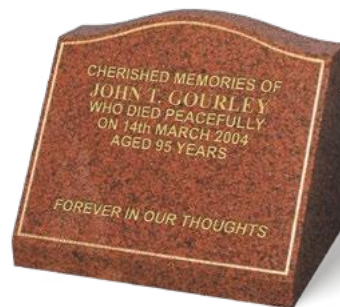

COURT

All polished low maintenance BLACK granite desk style marker memorial with a facility for flowers.

CORBETT

KARIN GREY granite with deeply carved corner roses (symbol of love). Illustrated with a polished face and rustic edges.

GOURLEY

A BALMORAL RED sloping wedge style marker with an attractive shaped top and cut and gilded line forming a frame around the inscription. It has an all polished low maintenance finish.

PATERSON

BLACK granite with engraved book ornament. This marker memorial has a polished face and rustic edges.