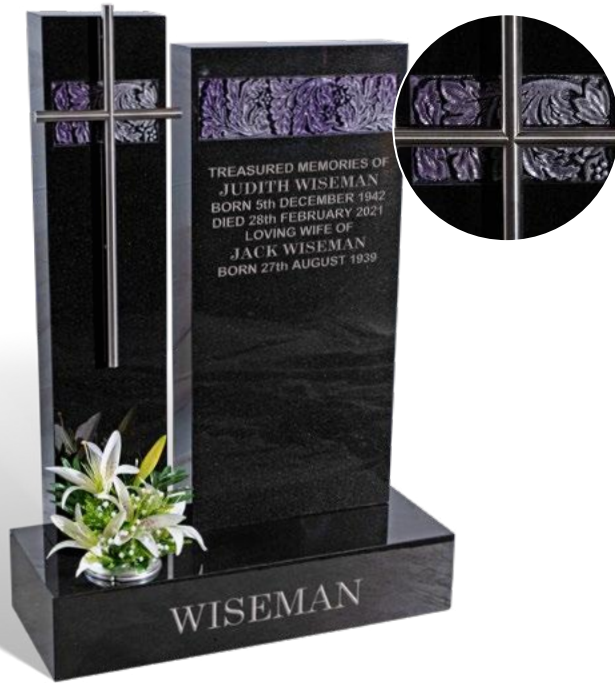

WISEMAN

A striking three-piece memorial shown in BLACK granite. The “acanthus” design has been shaped carved and painted with purple and silver tones and complemented with an optional stainless steel cross. The memorial has an all polished, low maintenance finish.