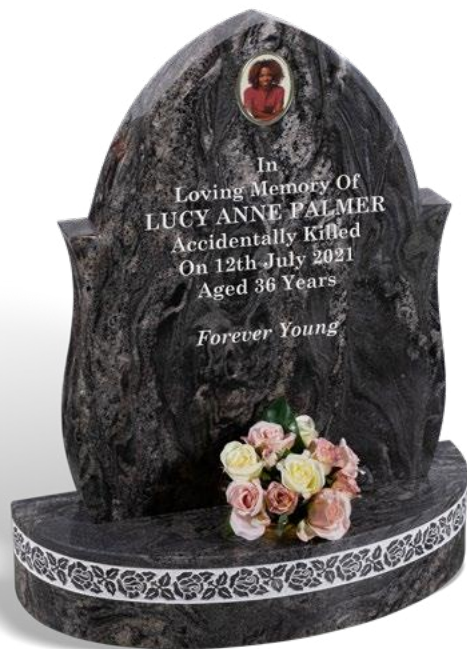

PALMER

Illustrated in SILVER PARADISO granite, this shapely all polished low maintenance memorial has a polished chamfer around the edge and a striking design on the base incorporating polished roses within a cut and painted silver background. Shown here with an optional ceramic photo plaque in a frame.