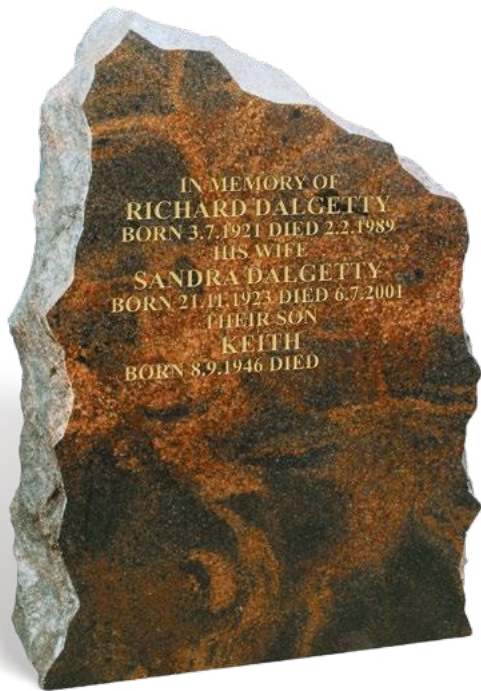

DALGETTY

This substantial 300mm (12") thick, rugged boulder style memorial is pictured in AURORA granite. The irregular hand chipped mountain like edge means no two memorials will ever be the same. It has a polished face, sanded (unpolished) back and rustic edges.