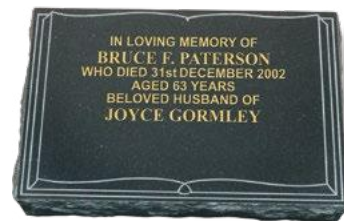

COURT

All polished low maintenance BLACK granite desk style marker memorial with a facility for flowers.

CORBETT

KARIN GREY granite with deeply carved corner roses (symbol of love). Illustrated with a polished face and rustic edges.

GOURLEY

A BALMORAL RED sloping wedge style marker with an attractive shaped top and cut and gilded line forming a frame around the inscription. It has an all polished low maintenance finish.

PATERSON

BLACK granite with engraved book ornament. This marker memorial has a polished face and rustic edges.