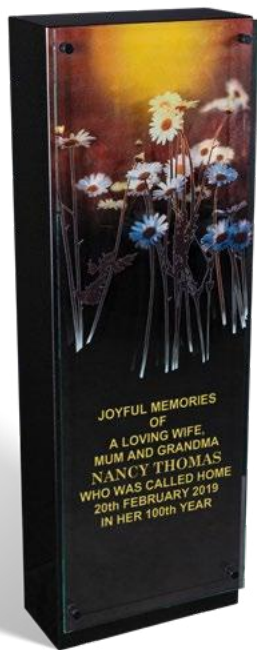

THOMAS

Illustrated in BLACK granite, this monolith style memorial has a glass panel fixed to the front face of the memorial, offering an element of protection against weathering. It has a floral design on the granite with additional etchings on the underside of the glass, which combine to give a unique appearance to the ornament.