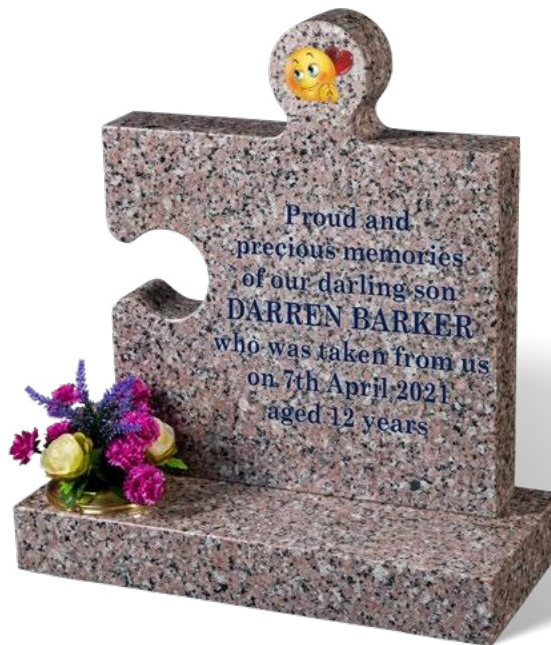

AVOCHIE GRANITE

DALBEATTIE GRANITE

BIRNIE

This memorial is shown in DALBEATTIE granite with a rustic margin. The headstone has a polished face, sanded (unpolished) back with rustic edges. The base has a polished top and rustic sides. The smaller photograph illustrates AVOCHIE granite as an alternative but with a honed (non-reflective) finish to the face and the top of the base.

OLIVER

Illustrated in BLACK granite, this memorial has a very effective silhouette ornament which shows two children holding hands in the sun set. It has an all polished low maintenance finish.

BARKER

A ROSY PINK granite memorial shaped like a jigsaw piece, makes this ideal for puzzle lovers or as a children's memorial. It has an all polished low maintenance finish. An alternative emoji can be chosen.