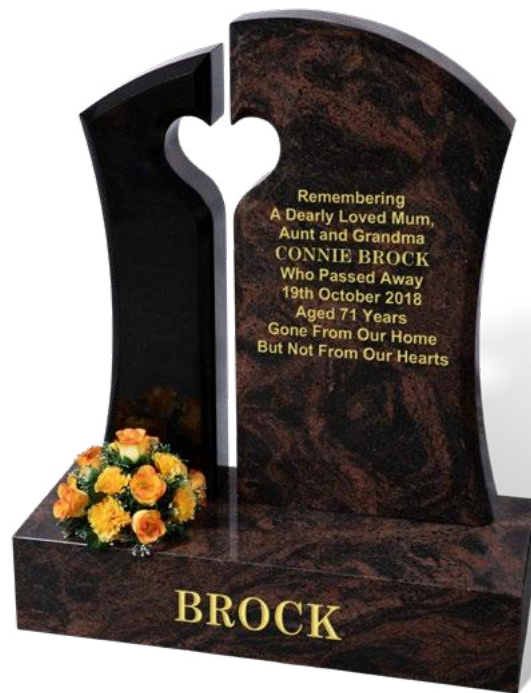

BROCK

Shown in a combination of BLACK and AURORA granites, this all polished low maintenance, three piece memorial is constructed to form a heart shaped cavity. Chamfers around the headpieces complete the look and frame the lettering face.