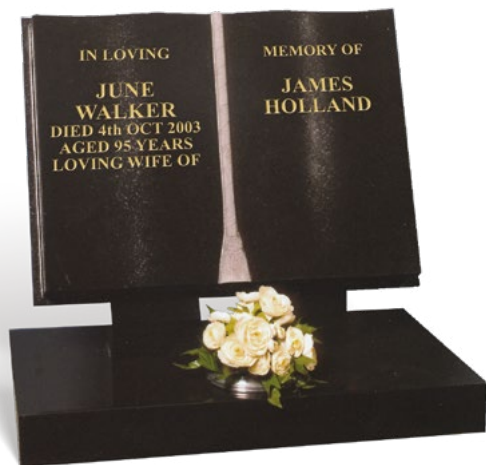

HOLLAND

An all polished low maintenance BLACK granite book mounted on rests and a base. The book is fully shaped with a hand carved cord and tassel in relief and rebated edges.