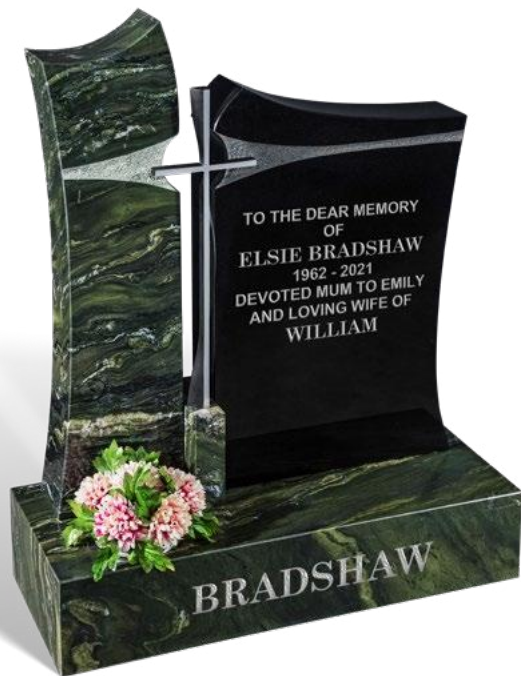

BRADSHAW

The combination of GREEN MEADOW granite, BLACK granite and stainless steel gives an artistic, almost sculptural appearance to this unique memorial. Shown in an all polished low maintenance finish.