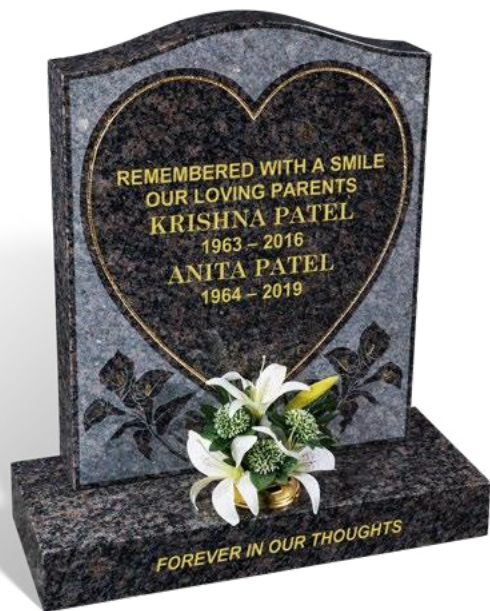

JAMIESON

The three BAHAMA BLUE hearts symbolise love on this artistically shaped all polished, low maintenance BLACK granite memorial. Different granite combinations can be chosen.

CROMBIE

This all polished low maintenance ROSEWOOD RED granite memorial has a gilded corner rose ornament with lined margins forming a frame around the inscription area. It is shown here with an optional KARIN GREY granite plinth, which has an all sanded finish.