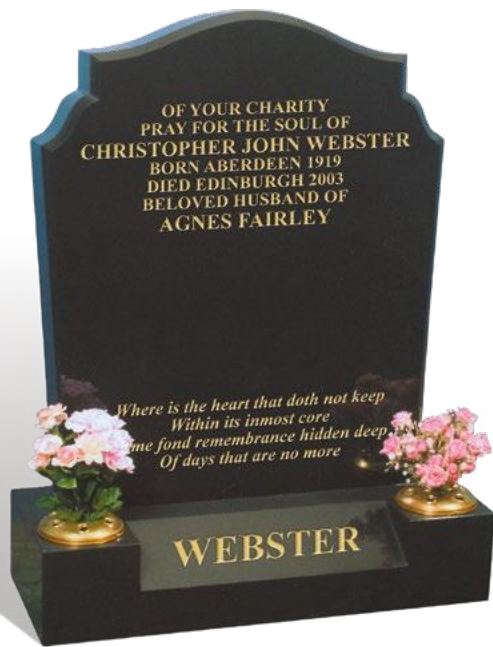

WEBSTER

An attractive, all polished low maintenance BLACK granite memorial with tapered sides and a polished chamfer to frame the lettering area. The base has a splayed face on the front designed for a family name.