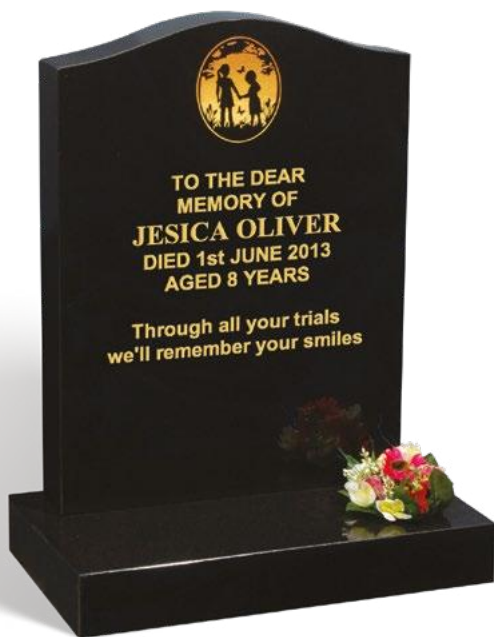

OLIVER

Illustrated in BLACK granite, this memorial has a very effective silhouette ornament which shows two children holding hands in the sun set. It has an all polished low maintenance finish.

BARKER

A ROSY PINK granite memorial shaped like a jigsaw piece, makes this ideal for puzzle lovers or as a children's memorial. It has an all polished low maintenance finish. An alternative emoji can be chosen.