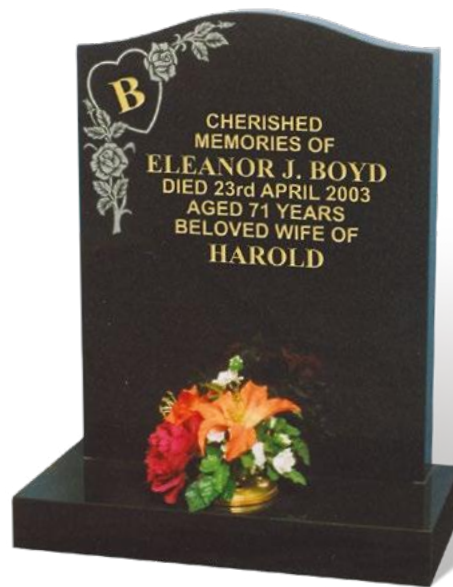

BOYD

An all polished low maintenance BLACK granite memorial. The ornament illustrates the outline of a heart surrounded by roses and leaves, symbolising love. Normally supplied with a family initial in the ornament.